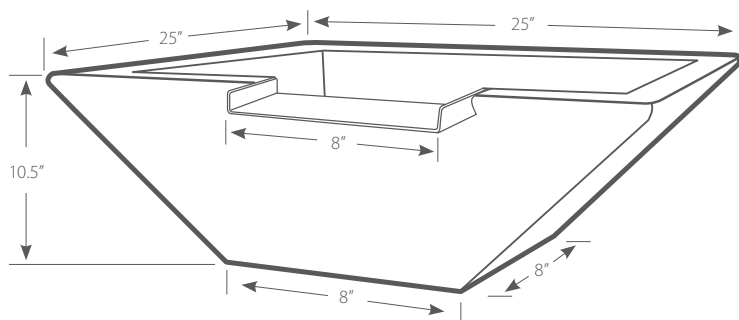

## SPECIFICATIONS

Length	Width	Height	Weight	Shipping Weight
25"	25"	10.5"	140 lbs	172 lbs

### Notes

- 25" x 25" top of bowl (not including spillway overhang)
- 19" x 19" inside dimensions
- 8" x 8" base of bowl
- 8" wide spillway (included)

### Construction

- 2" service opening
- 5000 PSI fiber reinforced concrete
- Treated with penetrating water sealer
- Glass tile installed with premium mortar and grout system